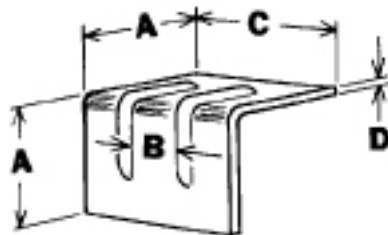

## Fiber Corner Protectors

	STRAP SIZE	ITEM NO.	DIMENSIONS			STD. PKG.	SHIP WT.
			A	B	C		
	3/8 to 3/4	196000	1 3/8	2 1/2	0.080	2500	34
	3/8 to 3/4	197000	1 3/8	2 1/2	0.120	1500	28
	Up to 1 1/4	198000	2 3/8	3	0.160	500	27

## Steel Corner Protectors

	STRAP SIZE	ITEM NO.	DIMENSIONS				STD. PKG.	SHIP WT.
			A	B	C	D		
	3/8 TO 3/4	186000	3/4	1	1 3/4	0.030	2500	55
	1 1/4	188000	2	1 3/4	2 3/4	0.030	500	52

**Illustration of Dimensions**