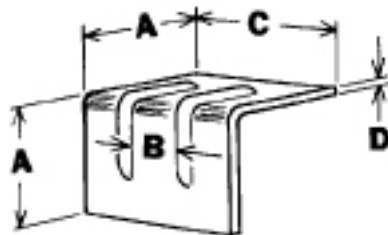

Call us toll-free at 1-800-354-3020

EDGE PROTECTION

Corner Protectors

Fiber Corner Protectors

|  | STRAP SIZE | ITEM NO. | DIMENSIONS | | | STD. PKG. | SHIP WT. |
|---|------------|----------|------------|-------|-------|-----------|----------|
| | | | A | B | C | | |
| | 3/8 to 3/4 | 196000 | 1 3/8 | 2 1/2 | 0.080 | 2500 | 34 |
| | 3/8 to 3/4 | 197000 | 1 3/8 | 2 1/2 | 0.120 | 1500 | 28 |
| Up to 1 1/4 | 198000 | 2 3/8 | 3 | 0.160 | 500 | 27 | |

Steel Corner Protectors

|  | STRAP SIZE | ITEM NO. | DIMENSIONS | | | | STD. PKG. | SHIP WT. |
|--|------------|----------|------------|-------|-------|-------|-----------|----------|
| | | | A | B | C | D | | |
| | 3/8 TO 3/4 | 186000 | 3/4 | 1 | 1 3/4 | 0.030 | 2500 | 55 |
| 1 1/4 | 188000 | 2 | 1 3/4 | 2 3/4 | 0.030 | 500 | 52 | |

Illustration of Dimensions